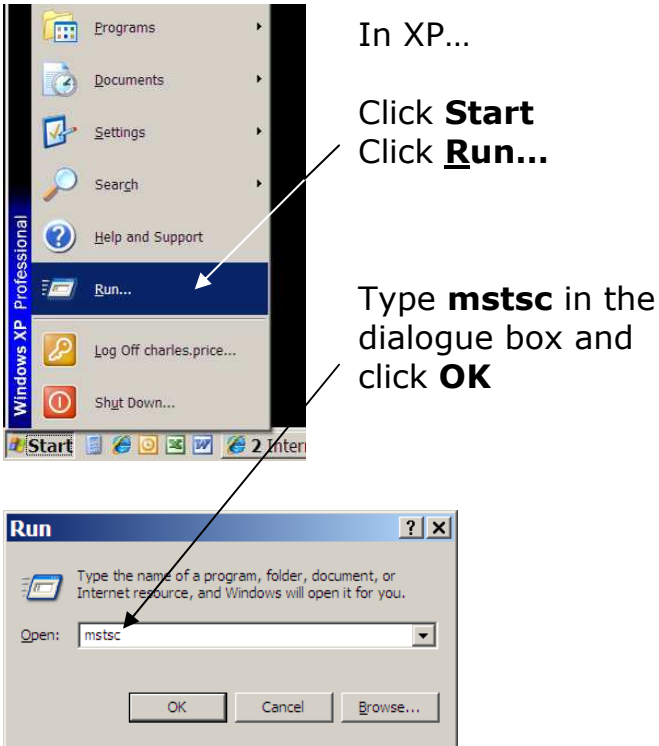

Remote Desktop Accessing college systems whilst off-site

In Vista...

Click the Windows Globe, type **mstsc** in the search bar and hit the Enter key

Type **www.pangcoll.co.uk** into the dialogue box and click **C**onnect