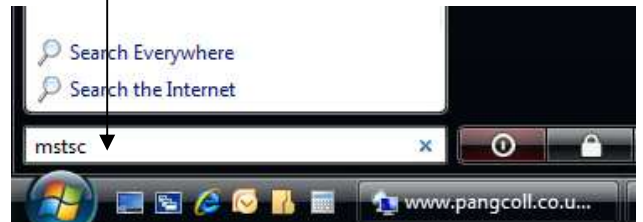

Remote Desktop Accessing college systems whilst off-site

In Vista...

Click the Windows Globe, type **mstsc** in the search bar and hit the Enter key

Type **www.pangcoll.co.uk** into the dialogue box and click **C**onnect